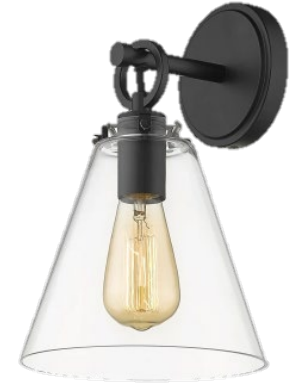

HARDWARE: CONTEMPORARY METAL
PULL – 7348 #BP7348128900 –
MATTE BLACK

COUNTERTOPS: GRANITE – BLUE FLOWER

PLUMBING: DELTA TRINSIC
559LF-CZMPU – CHAMPAGNE BRONZE

SHOWER WALLS: MOROCCAN CONCRETE 8" HEX - CHARCOAL
SHOWER FLOOR: SHOWER PAN - WHITE
BATH FLOOR: LVP MOHAWK FOUNDERS TRACE – YELLOW WOOD

MIRROR: THIN METAL FRAME 36x50 – MATTE BLACK

CABINETS: DESIGNERS CHOICE SARASOTA MAPLE –
COBBLESTONE STAIN

2 CHATHAM POINTE LANE WET BAR

BACKSPLASH: DAL TILE: REMEDY - ANTIDOTE

FLOOR: LVP MOHAWK FOUNDERS TRACE –
YELLOW WOOD

FAUCET: DELTA TRINSIC SINGLE
HANDLEBAR FAUCET 1959LF-CZ –
CHAMPAGNE BRONZE

CABINETS: DESIGNERS CHOICE SARASOTA MAPLE –
COBBLESTONE STAIN

COUNTERTOPS: GRANITE – BLUE FLOWER

HARDWARE: CONTEMPORARY
METAL PULL 5016 BP5016128CHBRZ
– CHAMPAGNE BRONZE

LIGHT: BELLEVUE SYLVESTER 12”T WALL
SCONCE ZWS28870MBK – MATTE BLACK