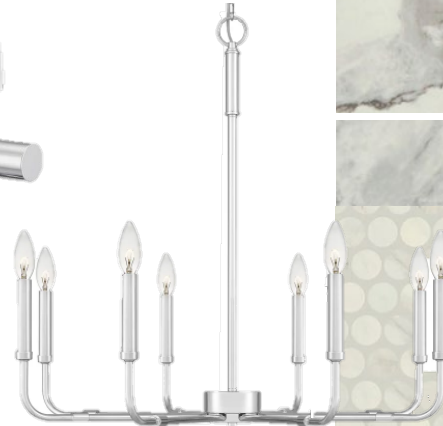

HARDWARE:

2 CHATHAM POINTE LANE OWNER'S BATH

CABINETS: DESIGNERS
CHOICE SARASOTA
MAPLE - DENALI

COUNTERTOP:
QUARTZ ADANA GOLD

PLUMBING:
BRIZO ODIN -
CHROME

LIGHTING: BELLEVUE DELLA 8LT
28" w MVCH37693 - PC -
CHROME

LIGHTING: BELLEVUE 2LT 18" T WALL
SCONCE MVCH37693 - CHROME

MIRROR: 55"x72" THIN METAL
FRAME - CHROME

SHOWER WALLS: DALTILE 6x24 FAMED - DIAMOND
SHOWER FLOOR: DALTILE FAMED PENNY ROUND - DIAMOND
FLOORING: DALTILE 12x24 KONCRETE - GREIGE