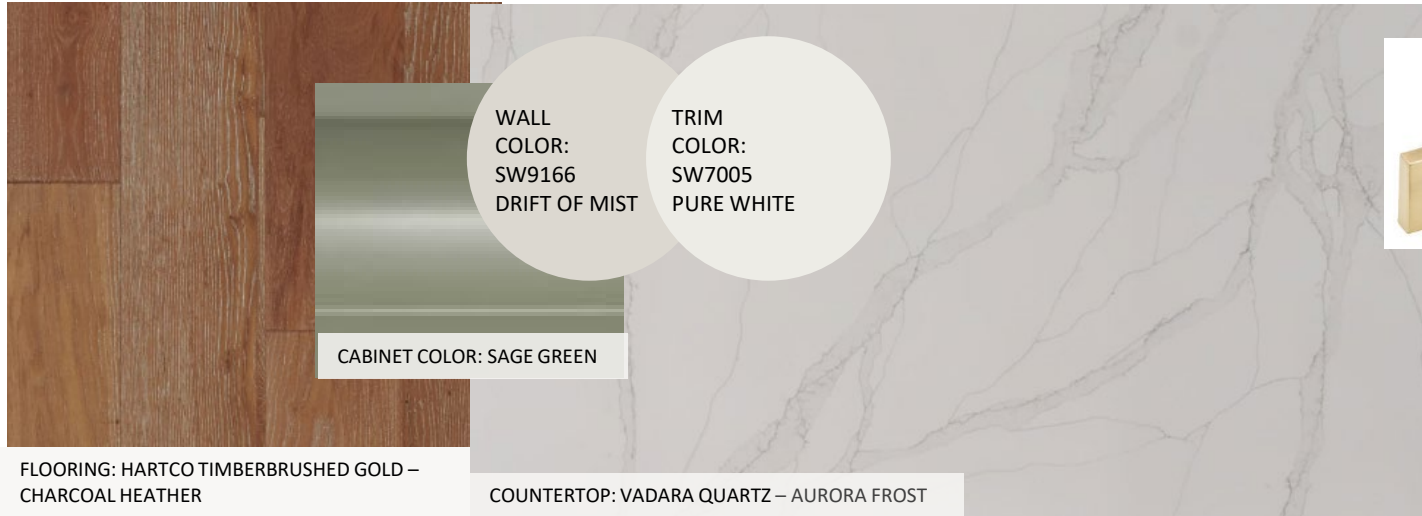

FAUCET: BRIZO ROOK 63074LF-GL – LUXE GOLD

COLD ONLY WATER BEVERAGE FAUCET RO
COMPATIBLE 61374LF-C-GL – LUXE GOLD

SINK: KOHLER WHITEHAVE FARMHOUSE
UNDERMOUNT K-6489-0 - WHITE

2 CHATHAM POINTE LANE PANTRY

CABINET HARDWARE:
CONTEMPORARY METAL PULL 873
BP873160CHBRZ – CHAMPAGNE
BRONZE