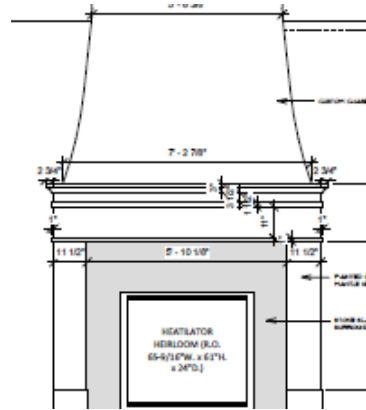

WALL
 COLOR:
 SW9166
 DRIFT OF MIST

TRIM
 COLOR:
 SW7005
 PURE WHITE

INTERIOR DOORS: MASONITE MADISON – PURE WHITE
 INTERIOR DOOR HARDWARE: KWIKSET HALIFAX – MATTE BLACCK

GREAT ROOM:
 FIREBOX: HEATILATOR HEIRLOOM 42" DIRECT VENT W/ HERRINGBONE
 FIREPLACE FACE: VADARA QUARTZ – AURORA FROST